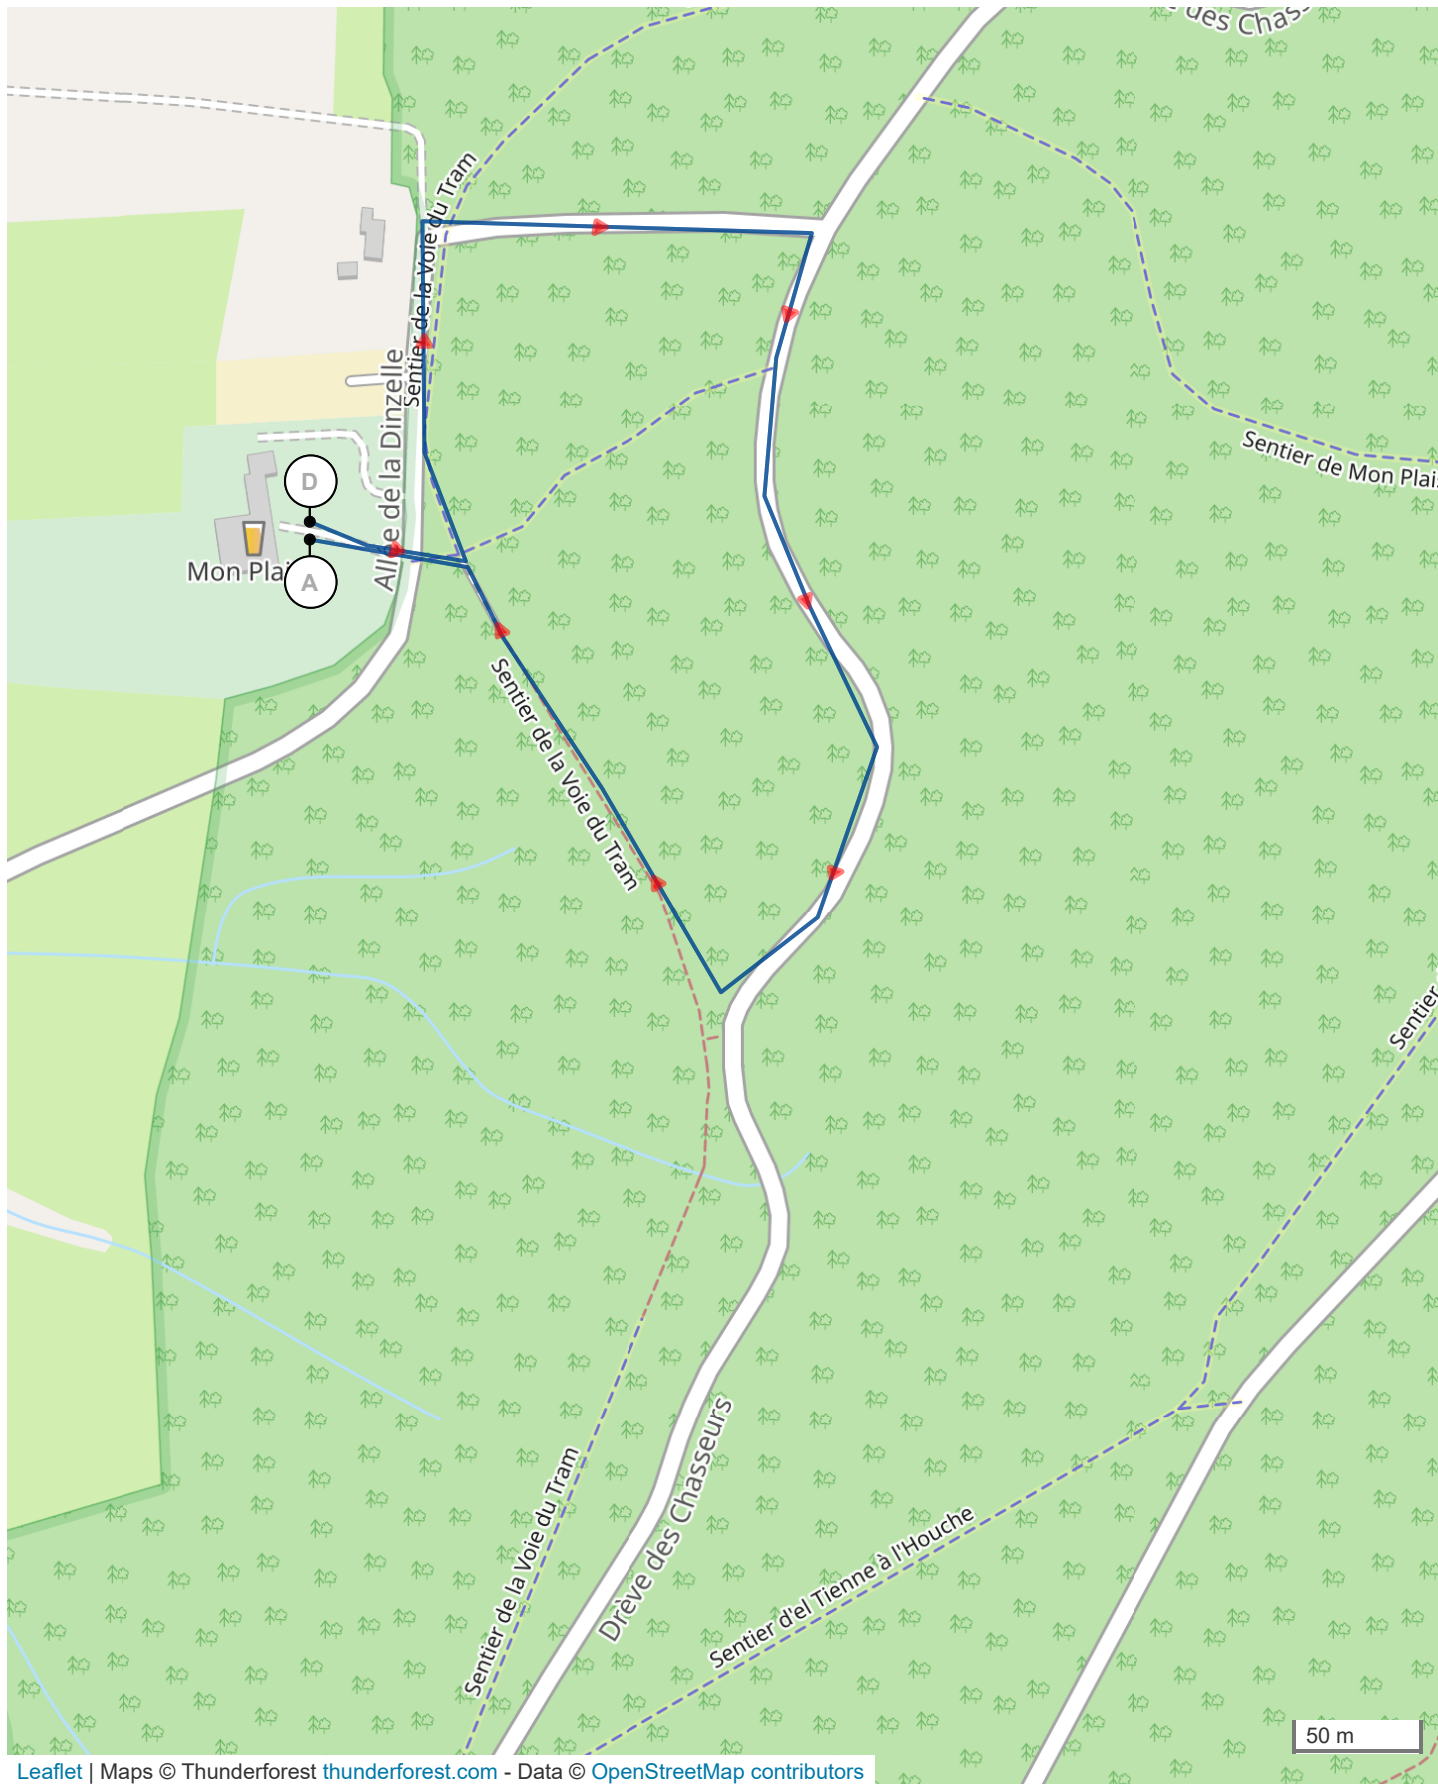

13762190 | Course à pied - Route | DUA_2021_0.9
Braine-le-Comte -> Braine-le-Comte
0.919 km ↑ 24 m ↓ 24 m ▲ 117 m ▲ 141 m

Leaflet | Maps © Thunderforest thunderforest.com - Data © OpenStreetMap contributors

© 2021 Openrunner